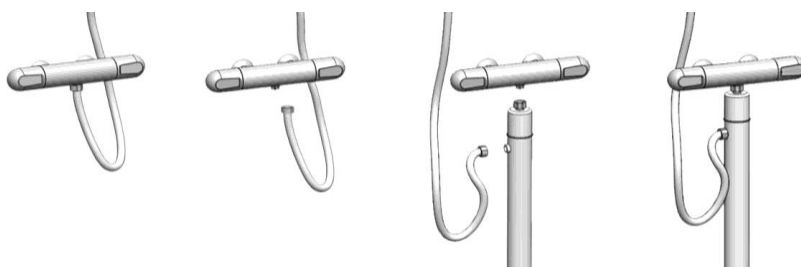

Shower rod

Product information

Shower rod

The PB International shower rod is a very effective and simple solution to prevent Legionella bacteria contamination from your shower head. The shower rod is used as an alternative to the anti-Legionella shower head. The shower head is in many situations the most dangerous aerosol-forming tapping point.

The shower rod is easy to install and immediately suitable for use. The product can be fitted to any shower mixer with a 1/2" hose connection. We advise to replace the shower head and hose at the same time. You can also order this from us. It will ensure you or your guests can shower safely.

Art. nr.	Description	Capacity*	Dimmensions HxWxD (cm)
10053	Shower rod	12 L/min	84x6x5
10083	Shower head, shower hose	-	hose: 1,50m

* For drinking water at 35°C and water pressure of 2 bar.

Delivered inclusive:	
✓ Connection gland 1/2"	✓ Filtermodule
✓ flush device	✓ Wall mount